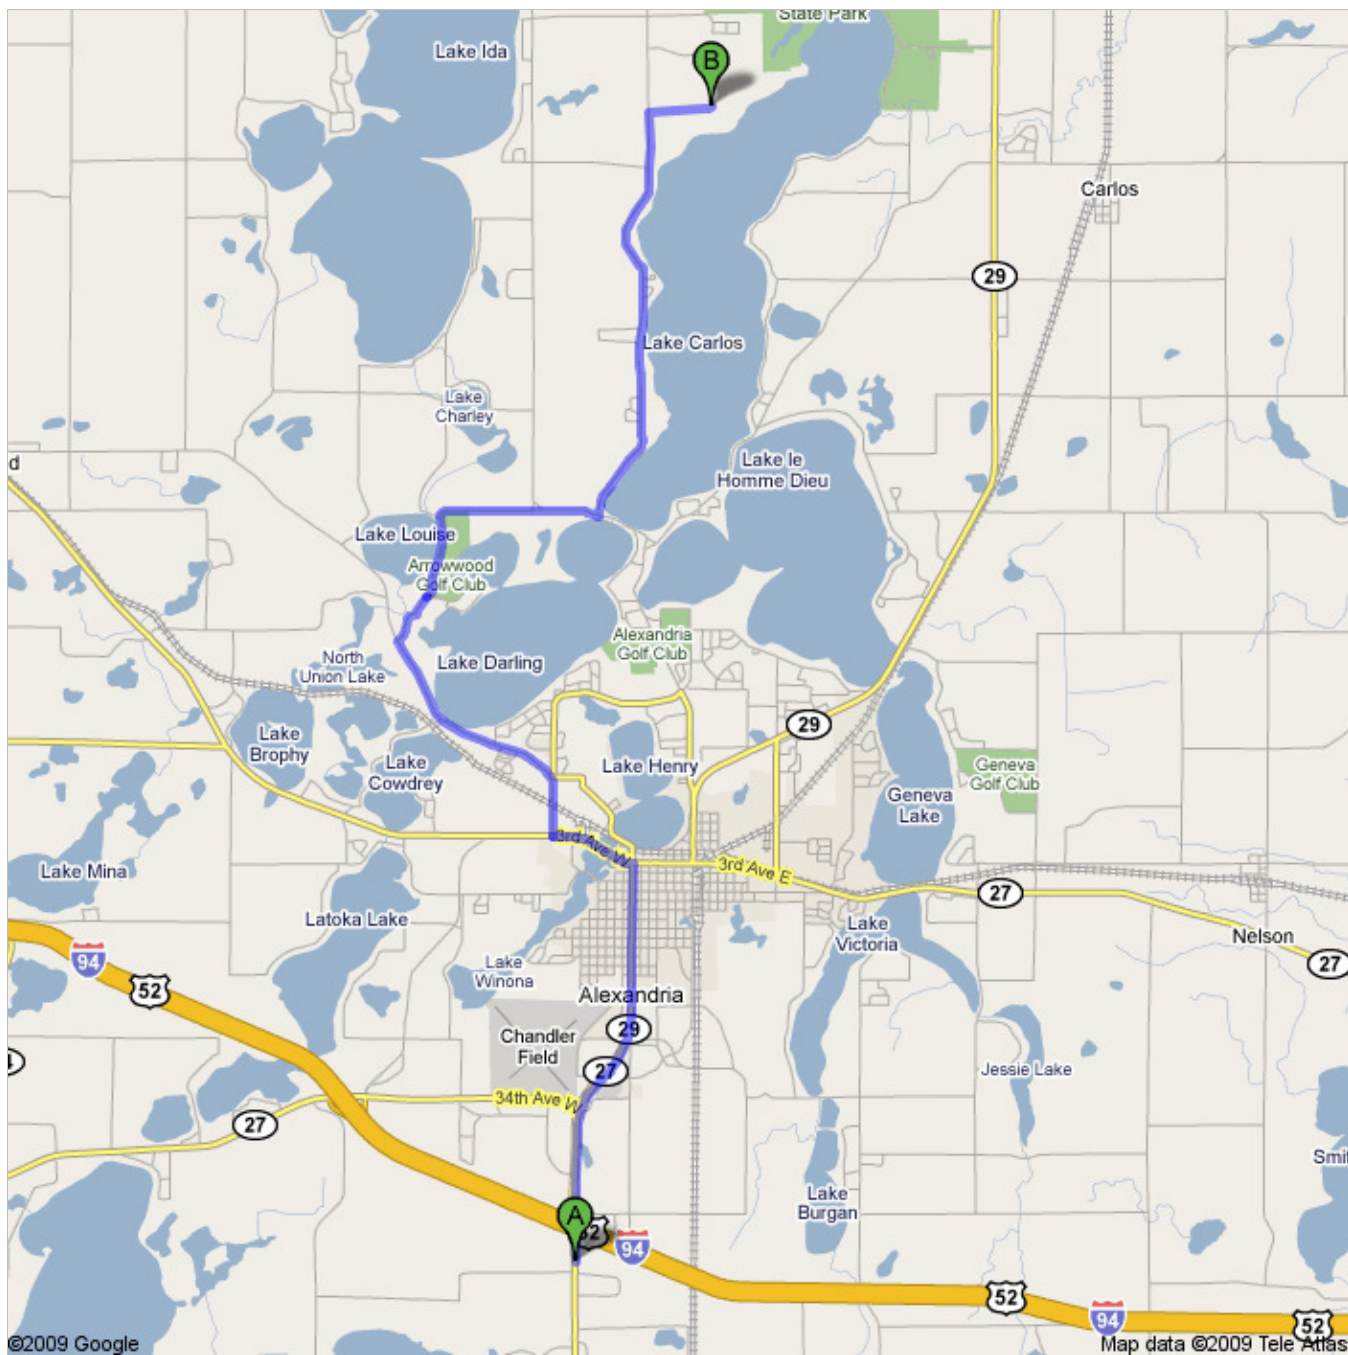

Directions to 800 Mt Carmel Dr NE, Alexandria, MN 56308

13.5 mi – about 32 mins

Directions to Mount Carmel Chapel and Holiday Inn during the Summer 2009 Road Construction.

 **Holiday Inn-Alexandria**
5637 MN-29, Alexandria, MN 56308 - (320) 763-6577

-
- | | |
|---|----------------------------|
|  1. Head north on Hwy-29 S/MN-29
Continue to follow MN-29
About 7 mins | go 3.6 mi
total 3.6 mi |
|  2. Turn left at 3rd Ave W
About 2 mins | go 0.7 mi
total 4.3 mi |
|  3. Turn right at County Hwy-22/County Rd-22 NW
About 6 mins | go 2.4 mi
total 6.7 mi |
|  4. Turn right at Arrowwood Dr NW
About 5 mins | go 2.0 mi
total 8.7 mi |
| 5. Continue on Carlos Darling Dr NW
About 1 min | go 0.6 mi
total 9.3 mi |
|  6. Turn left at County Rd-11 NE
About 9 mins | go 3.7 mi
total 13.0 mi |
|  7. Turn right at Mount Carmel Dr NE
About 1 min | go 0.5 mi
total 13.5 mi |

 **800 Mt Carmel Dr NE, Alexandria, MN 56308**

These directions are for planning purposes only. You may find that construction projects, traffic, weather, or other events may cause conditions to differ from the map results, and you should plan your route accordingly. You must obey all signs or notices regarding your route.

Map data ©2009 , Tele Atlas